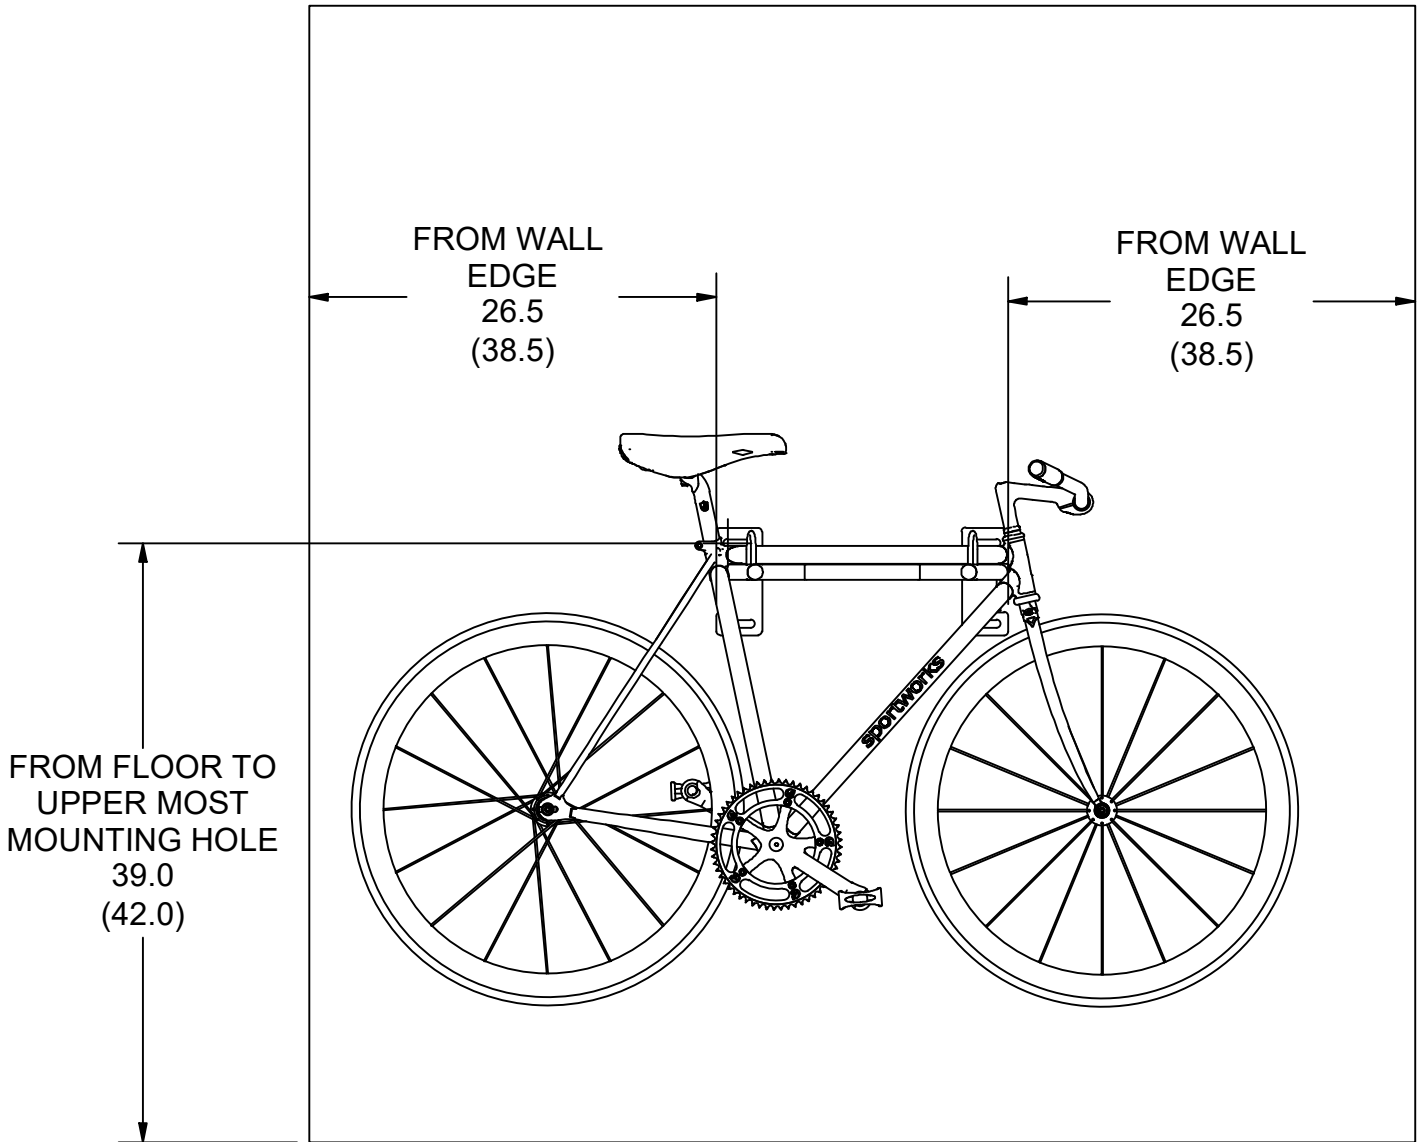

MOUNTING DIMENSIONS			
	LOW MOUNT	MED MOUNT	HIGH MOUNT
UPPER	46.00 (49.00)	74.00 (77.00)	81.00 (84.00)
LOWER	40.75 (43.75)	68.75 (71.75)	75.75 (78.75)

Dimensional format shown. Minimum (Recommended)
 All dimensions are in inches.