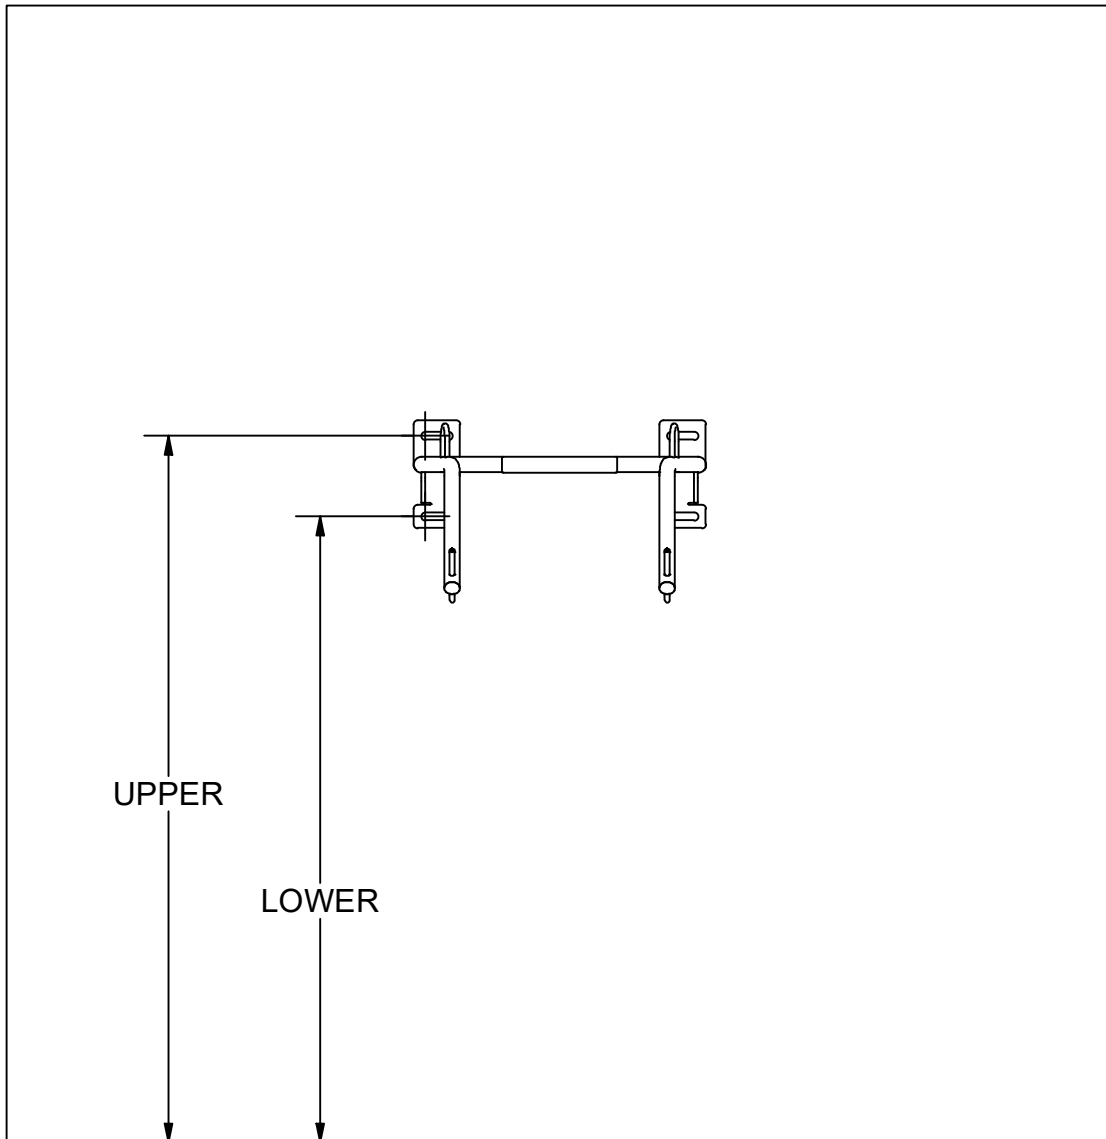

Dimensional format shown. Minimum (Recommended)
All dimensions are in inches.

LOW MOUNT

PAGE 4 DETAILS ALL MOUNTING HOLE HEIGHTS FROM FLOOR

Dimensional format shown. Minimum (Recommended)
All dimensions are in inches.

MED MOUNT

PAGE 4 DETAILS ALL MOUNTING HOLE HEIGHTS FROM FLOOR

Dimensional format shown. Minimum (Recommended)
All dimensions are in inches.

HIGH MOUNT

PAGE 4 DETAILS ALL MOUNTING HOLE HEIGHTS FROM FLOOR

Dimensional format shown. Minimum (Recommended)
 All dimensions are in inches.

MOUNTING DIMENSIONS			
	LOW MOUNT	MED MOUNT	HIGH MOUNT
UPPER	46.00 (49.00)	74.00 (77.00)	81.00 (84.00)
LOWER	40.75 (43.75)	68.75 (71.75)	75.75 (78.75)

Dimensional format shown. Minimum (Recommended)
 All dimensions are in inches.

PAGE 2 DETAILS ALL MOUNTING HOLE HEIGHTS FROM FLOOR

Dimensional format shown. Minimum (Recommended)
All dimensions are in inches.