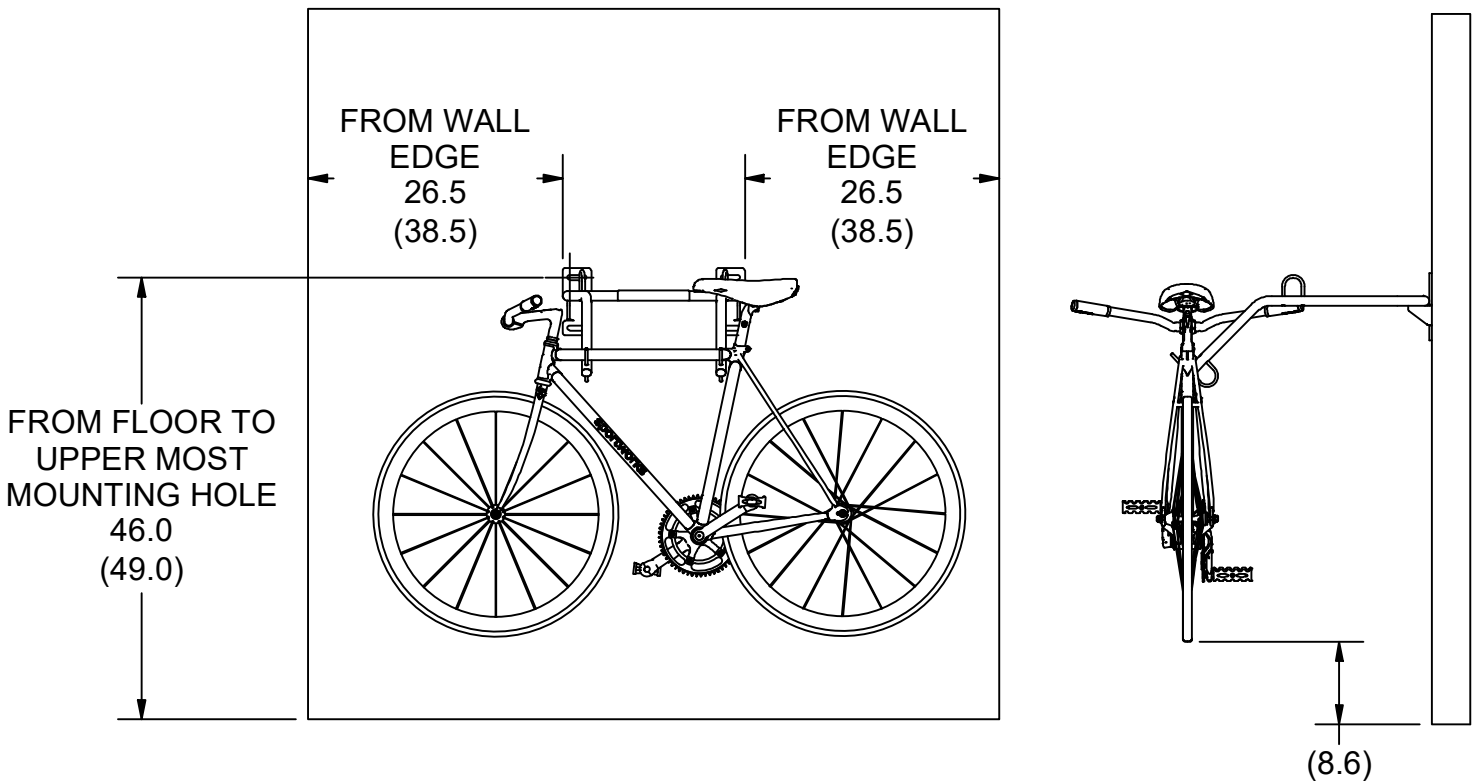

Dimensional format shown. Minimum (Recommended)
All dimensions are in inches.

LOW MOUNT

PAGE 4 DETAILS ALL MOUNTING HOLE HEIGHTS FROM FLOOR

Dimensional format shown. Minimum (Recommended)
All dimensions are in inches.

MOUNTING DIMENSIONS			
	LOW MOUNT	MED MOUNT	HIGH MOUNT
UPPER	46.00 (49.00)	74.00 (77.00)	81.00 (84.00)
LOWER	40.75 (43.75)	68.75 (71.75)	75.75 (78.75)

Dimensional format shown. Minimum (Recommended)
 All dimensions are in inches.