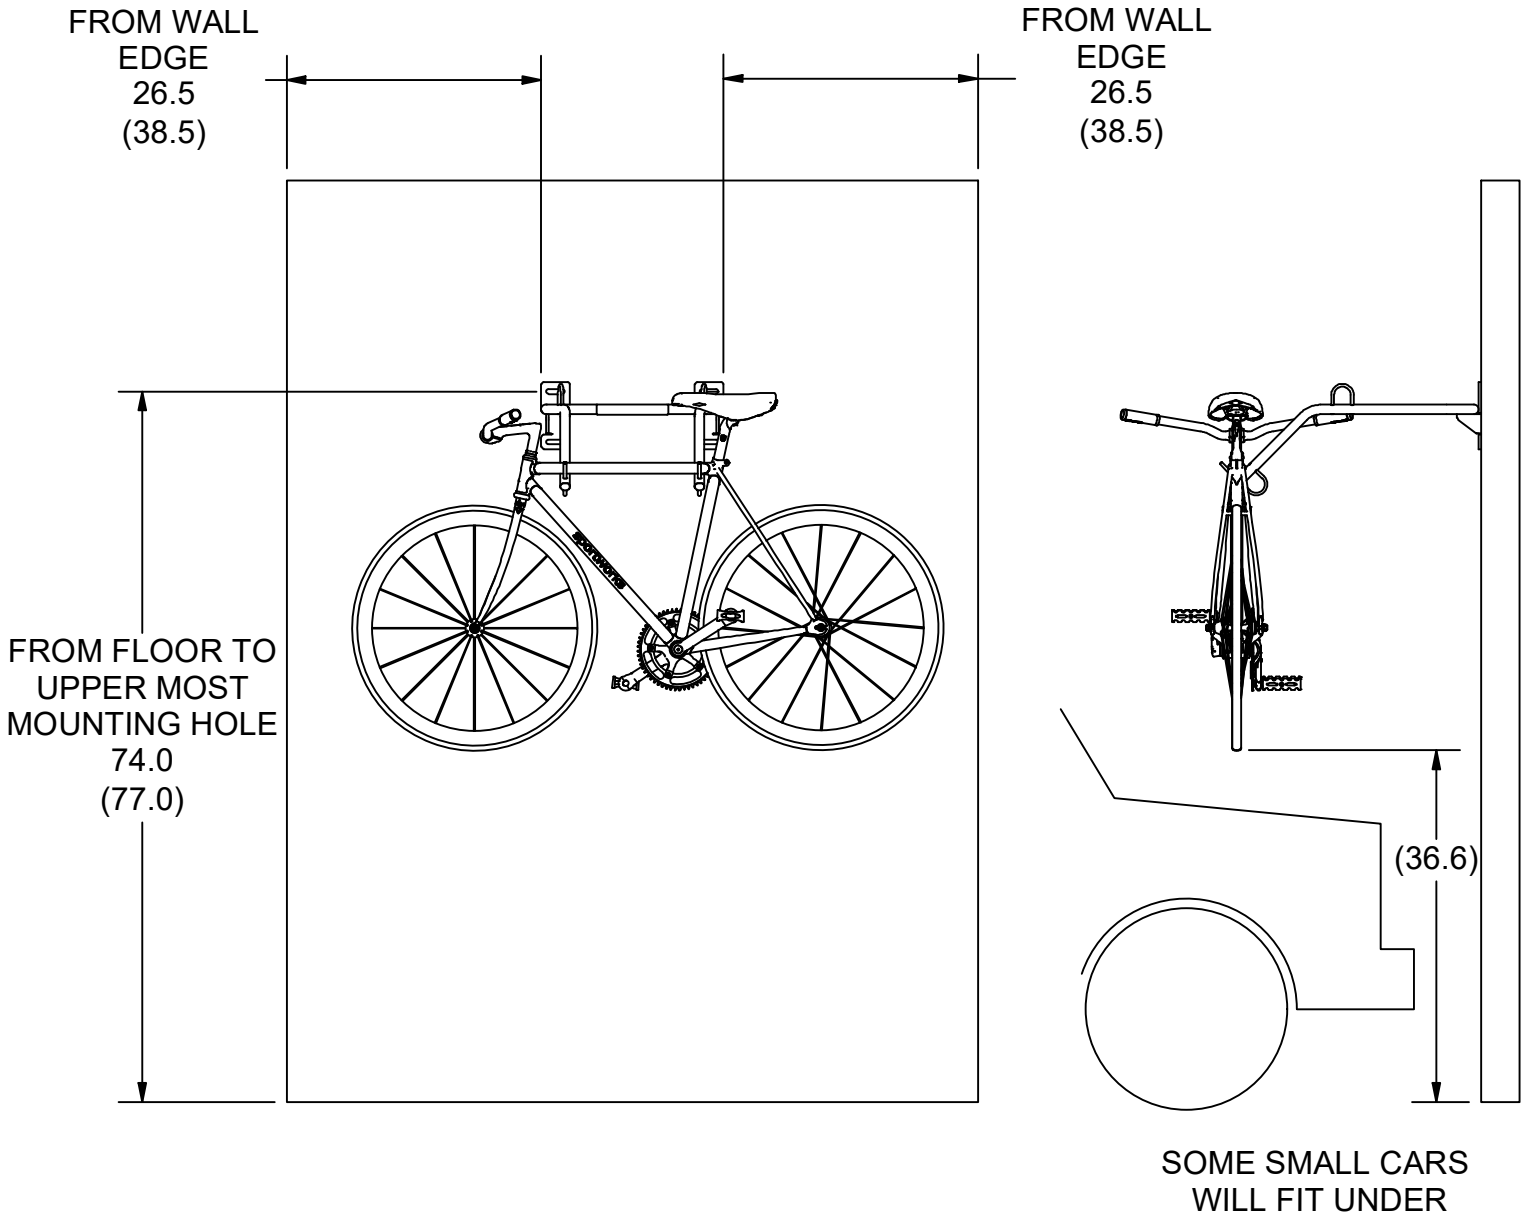

Dimensional format shown. Minimum (Recommended)
All dimensions are in inches.

LOW MOUNT

PAGE 4 DETAILS ALL MOUNTING HOLE HEIGHTS FROM FLOOR

Dimensional format shown. Minimum (Recommended)
All dimensions are in inches.

MED MOUNT

PAGE 4 DETAILS ALL MOUNTING HOLE HEIGHTS FROM FLOOR

Dimensional format shown. Minimum (Recommended)
All dimensions are in inches.

HIGH MOUNT

PAGE 4 DETAILS ALL MOUNTING HOLE HEIGHTS FROM FLOOR

Dimensional format shown. Minimum (Recommended)
 All dimensions are in inches.

MOUNTING DIMENSIONS			
	LOW MOUNT	MED MOUNT	HIGH MOUNT
UPPER	46.00 (49.00)	74.00 (77.00)	81.00 (84.00)
LOWER	40.75 (43.75)	68.75 (71.75)	75.75 (78.75)

Dimensional format shown. Minimum (Recommended)
 All dimensions are in inches.

PAGE 2 DETAILS ALL MOUNTING HOLE HEIGHTS FROM FLOOR

Dimensional format shown. Minimum (Recommended)
All dimensions are in inches.