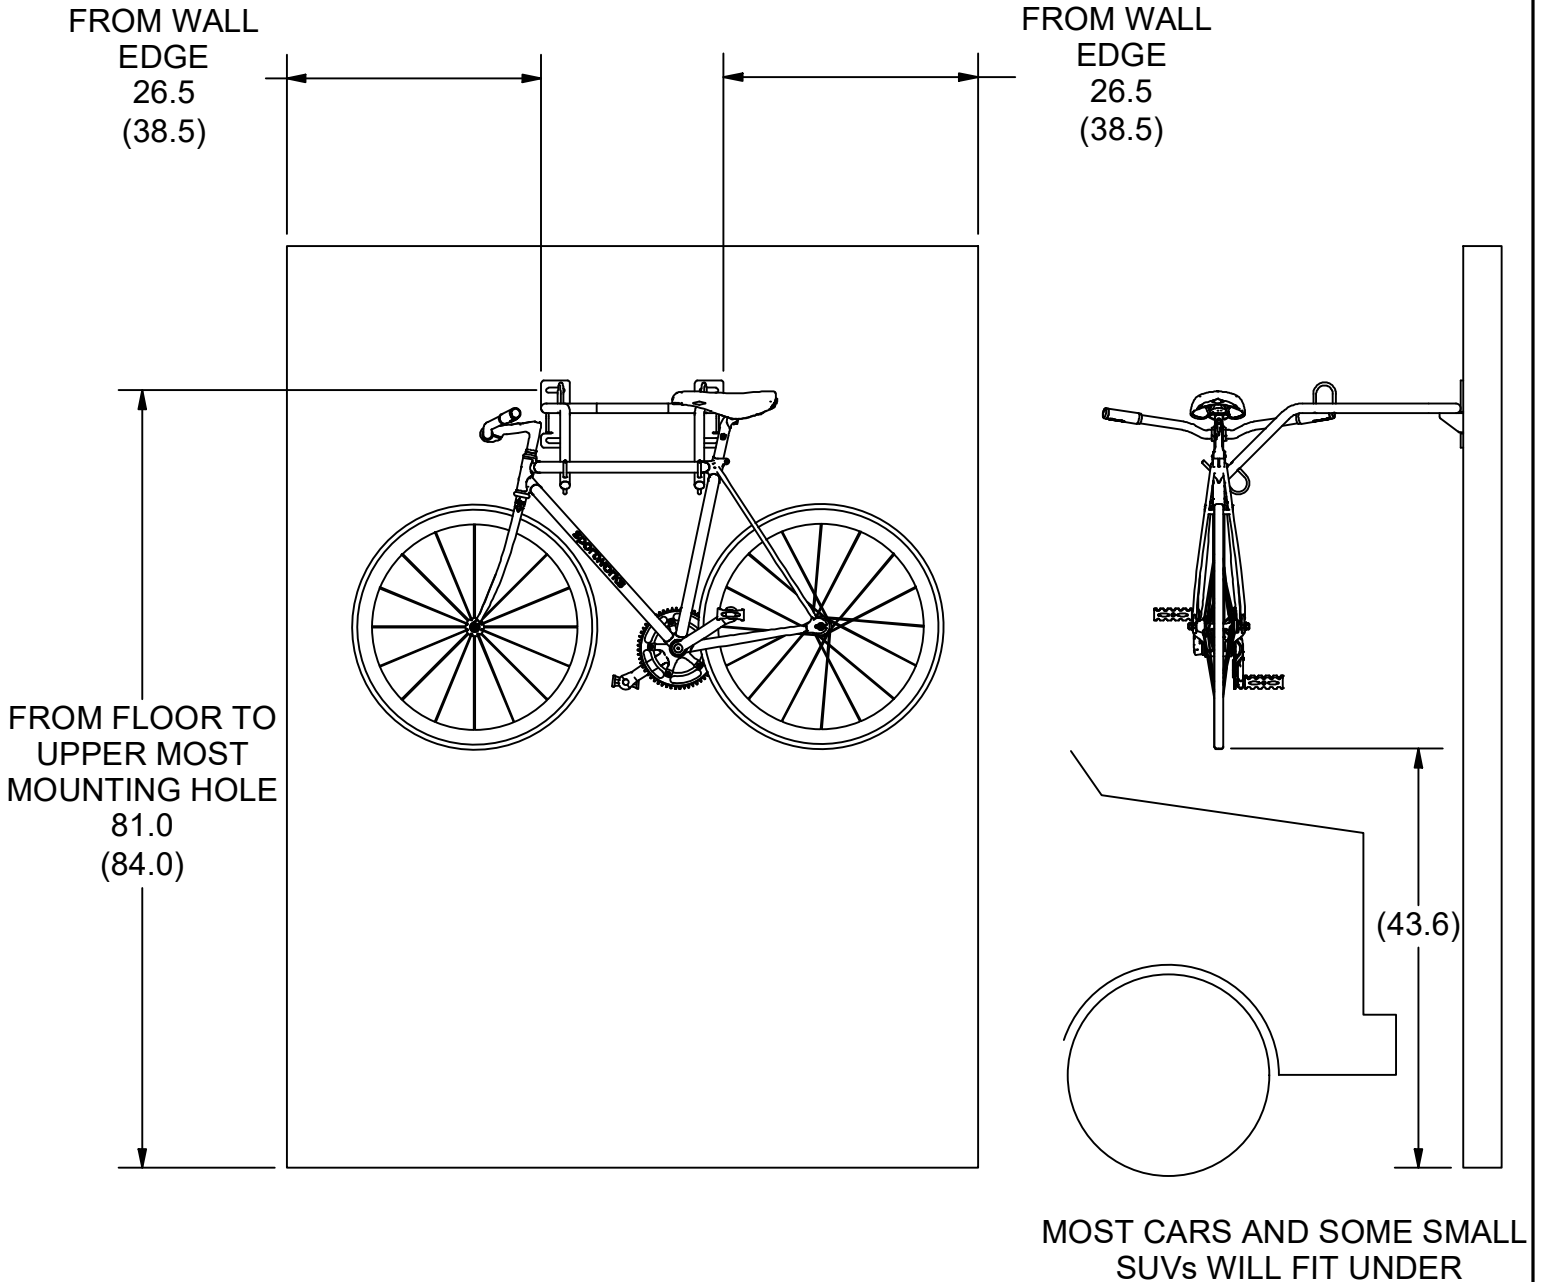

Dimensional format shown. Minimum (Recommended)
All dimensions are in inches.

LOW MOUNT

PAGE 4 DETAILS ALL MOUNTING HOLE HEIGHTS FROM FLOOR

Dimensional format shown. Minimum (Recommended)
All dimensions are in inches.

MED MOUNT

PAGE 4 DETAILS ALL MOUNTING HOLE HEIGHTS FROM FLOOR

Dimensional format shown. Minimum (Recommended)
All dimensions are in inches.

HIGH MOUNT

PAGE 4 DETAILS ALL MOUNTING HOLE HEIGHTS FROM FLOOR

Dimensional format shown. Minimum (Recommended)
 All dimensions are in inches.

MOUNTING DIMENSIONS			
	LOW MOUNT	MED MOUNT	HIGH MOUNT
UPPER	46.00 (49.00)	74.00 (77.00)	81.00 (84.00)
LOWER	40.75 (43.75)	68.75 (71.75)	75.75 (78.75)

Dimensional format shown. Minimum (Recommended)
 All dimensions are in inches.

PAGE 2 DETAILS ALL MOUNTING HOLE HEIGHTS FROM FLOOR

Dimensional format shown. Minimum (Recommended)
All dimensions are in inches.