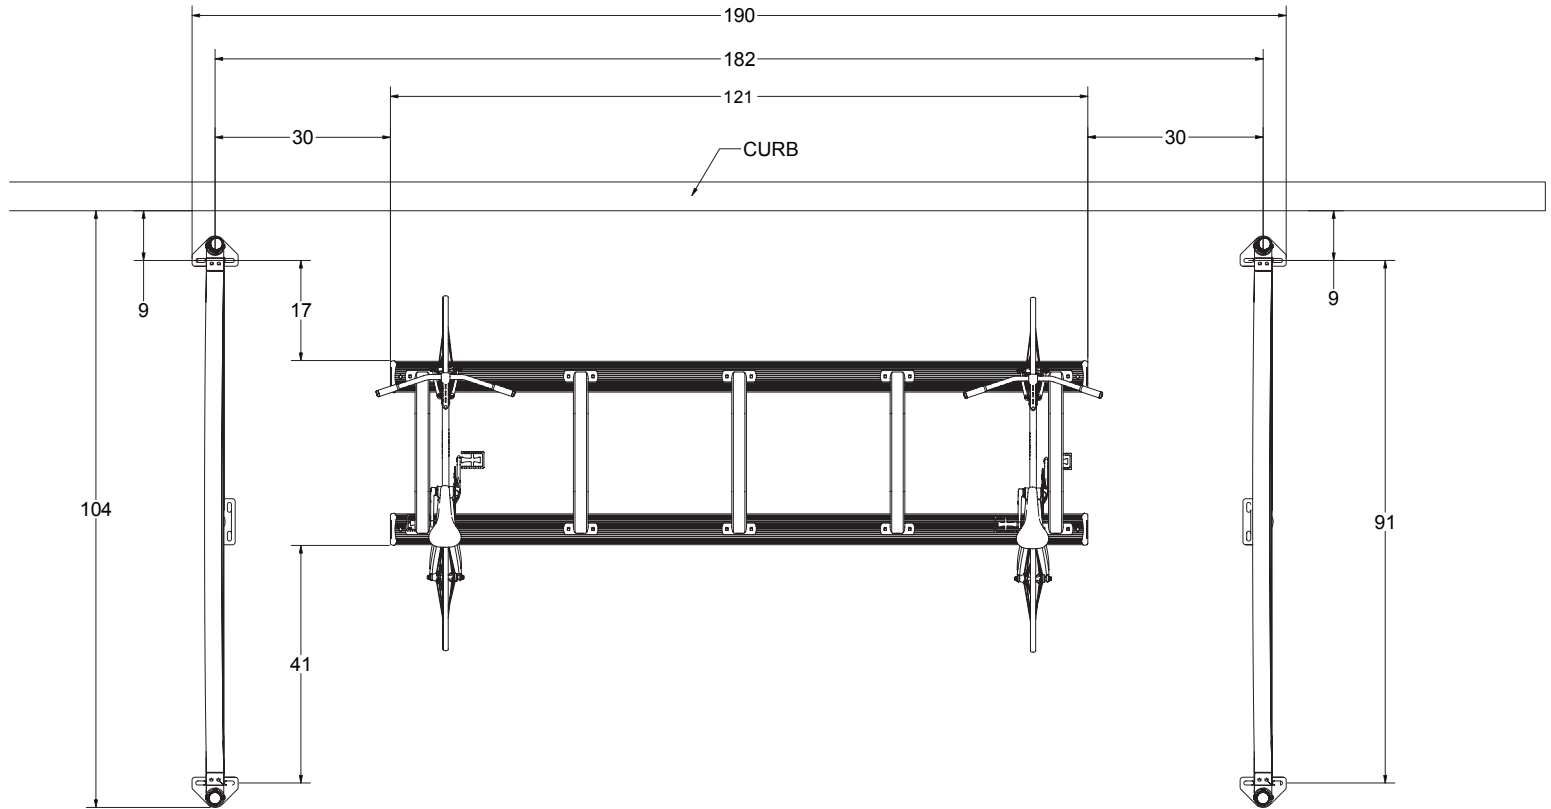

Standard Mounting:

- » Mounting Rails - Bolted to two aluminum mounting rails - see website for configurations

Hardware:

- + Tamper Resistant Nuts (recommended)

www.sportworks.com/product/mounting-rails

Standard and Premium Kit Dimensions:

Standard Kit Dimensions:

Premium Kit Dimensions:

* All dimensions are in inches

Spacing and Setbacks

*Many local governments will specify minimum spacing and setback requirements

**All dimensional drawings are in inches. Minimum dimensions are placed above the recommended dimensions. Recommended dimensions are in ().