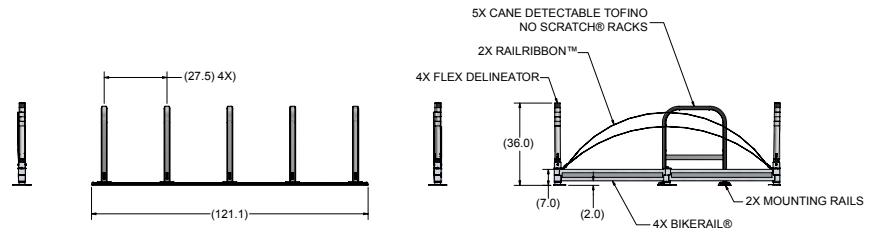

Standard Mounting:

- » Mounting Rails - Bolted to two aluminum mounting rails - see website for configurations

Hardware:

- + Tamper Resistant Nuts (recommended)

www.sportworks.com/product/mounting-rails

Standard and Premium Kit Dimensions:

Standard Kit Dimensions:

Premium Kit Dimensions:

* All dimensions are in inches

Spacing and Setbacks

*Many local governments will specify minimum spacing and setback requirements

**All dimensional drawings are in inches. Minimum dimensions are placed above the recommended dimensions. Recommended dimensions are in ().