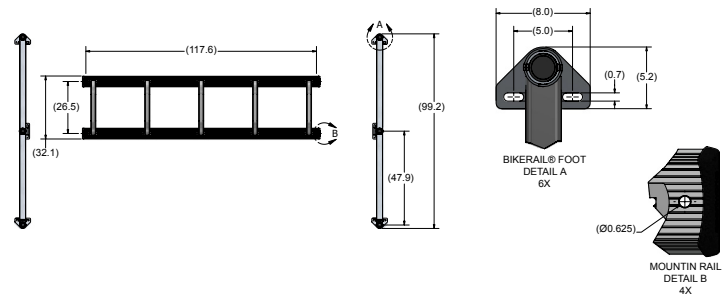

Standard Mounting:

- » Mounting Rails - Bolted to two aluminum mounting rails - see website for configurations

Hardware:

- + Tamper Resistant Nuts (recommended)

www.sportworks.com/product/mounting-rails

Standard and Premium Kit Dimensions:

Standard Kit Dimensions:

Premium Kit Dimensions:

* All dimensions are in inches

Spacing and Setbacks

*Many local governments will specify minimum spacing and setback requirements

**All dimensional drawings are in inches. Minimum dimensions are placed above the recommended dimensions. Recommended dimensions are in ().