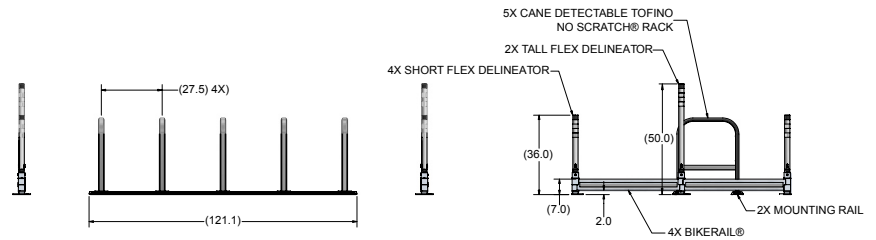

Standard Mounting:

- » Mounting Rails - Bolted to two aluminum mounting rails - see website for configurations

Hardware:

- + Tamper Resistant Nuts (recommended)

www.sportworks.com/product/mounting-rails

Standard and Premium Kit Dimensions:

Standard Kit Dimensions:

Premium Kit Dimensions:

* All dimensions are in inches

Spacing and Setbacks

*Many local governments will specify minimum spacing and setback requirements

**All dimensional drawings are in inches. Minimum dimensions are placed above the recommended dimensions. Recommended dimensions are in ().